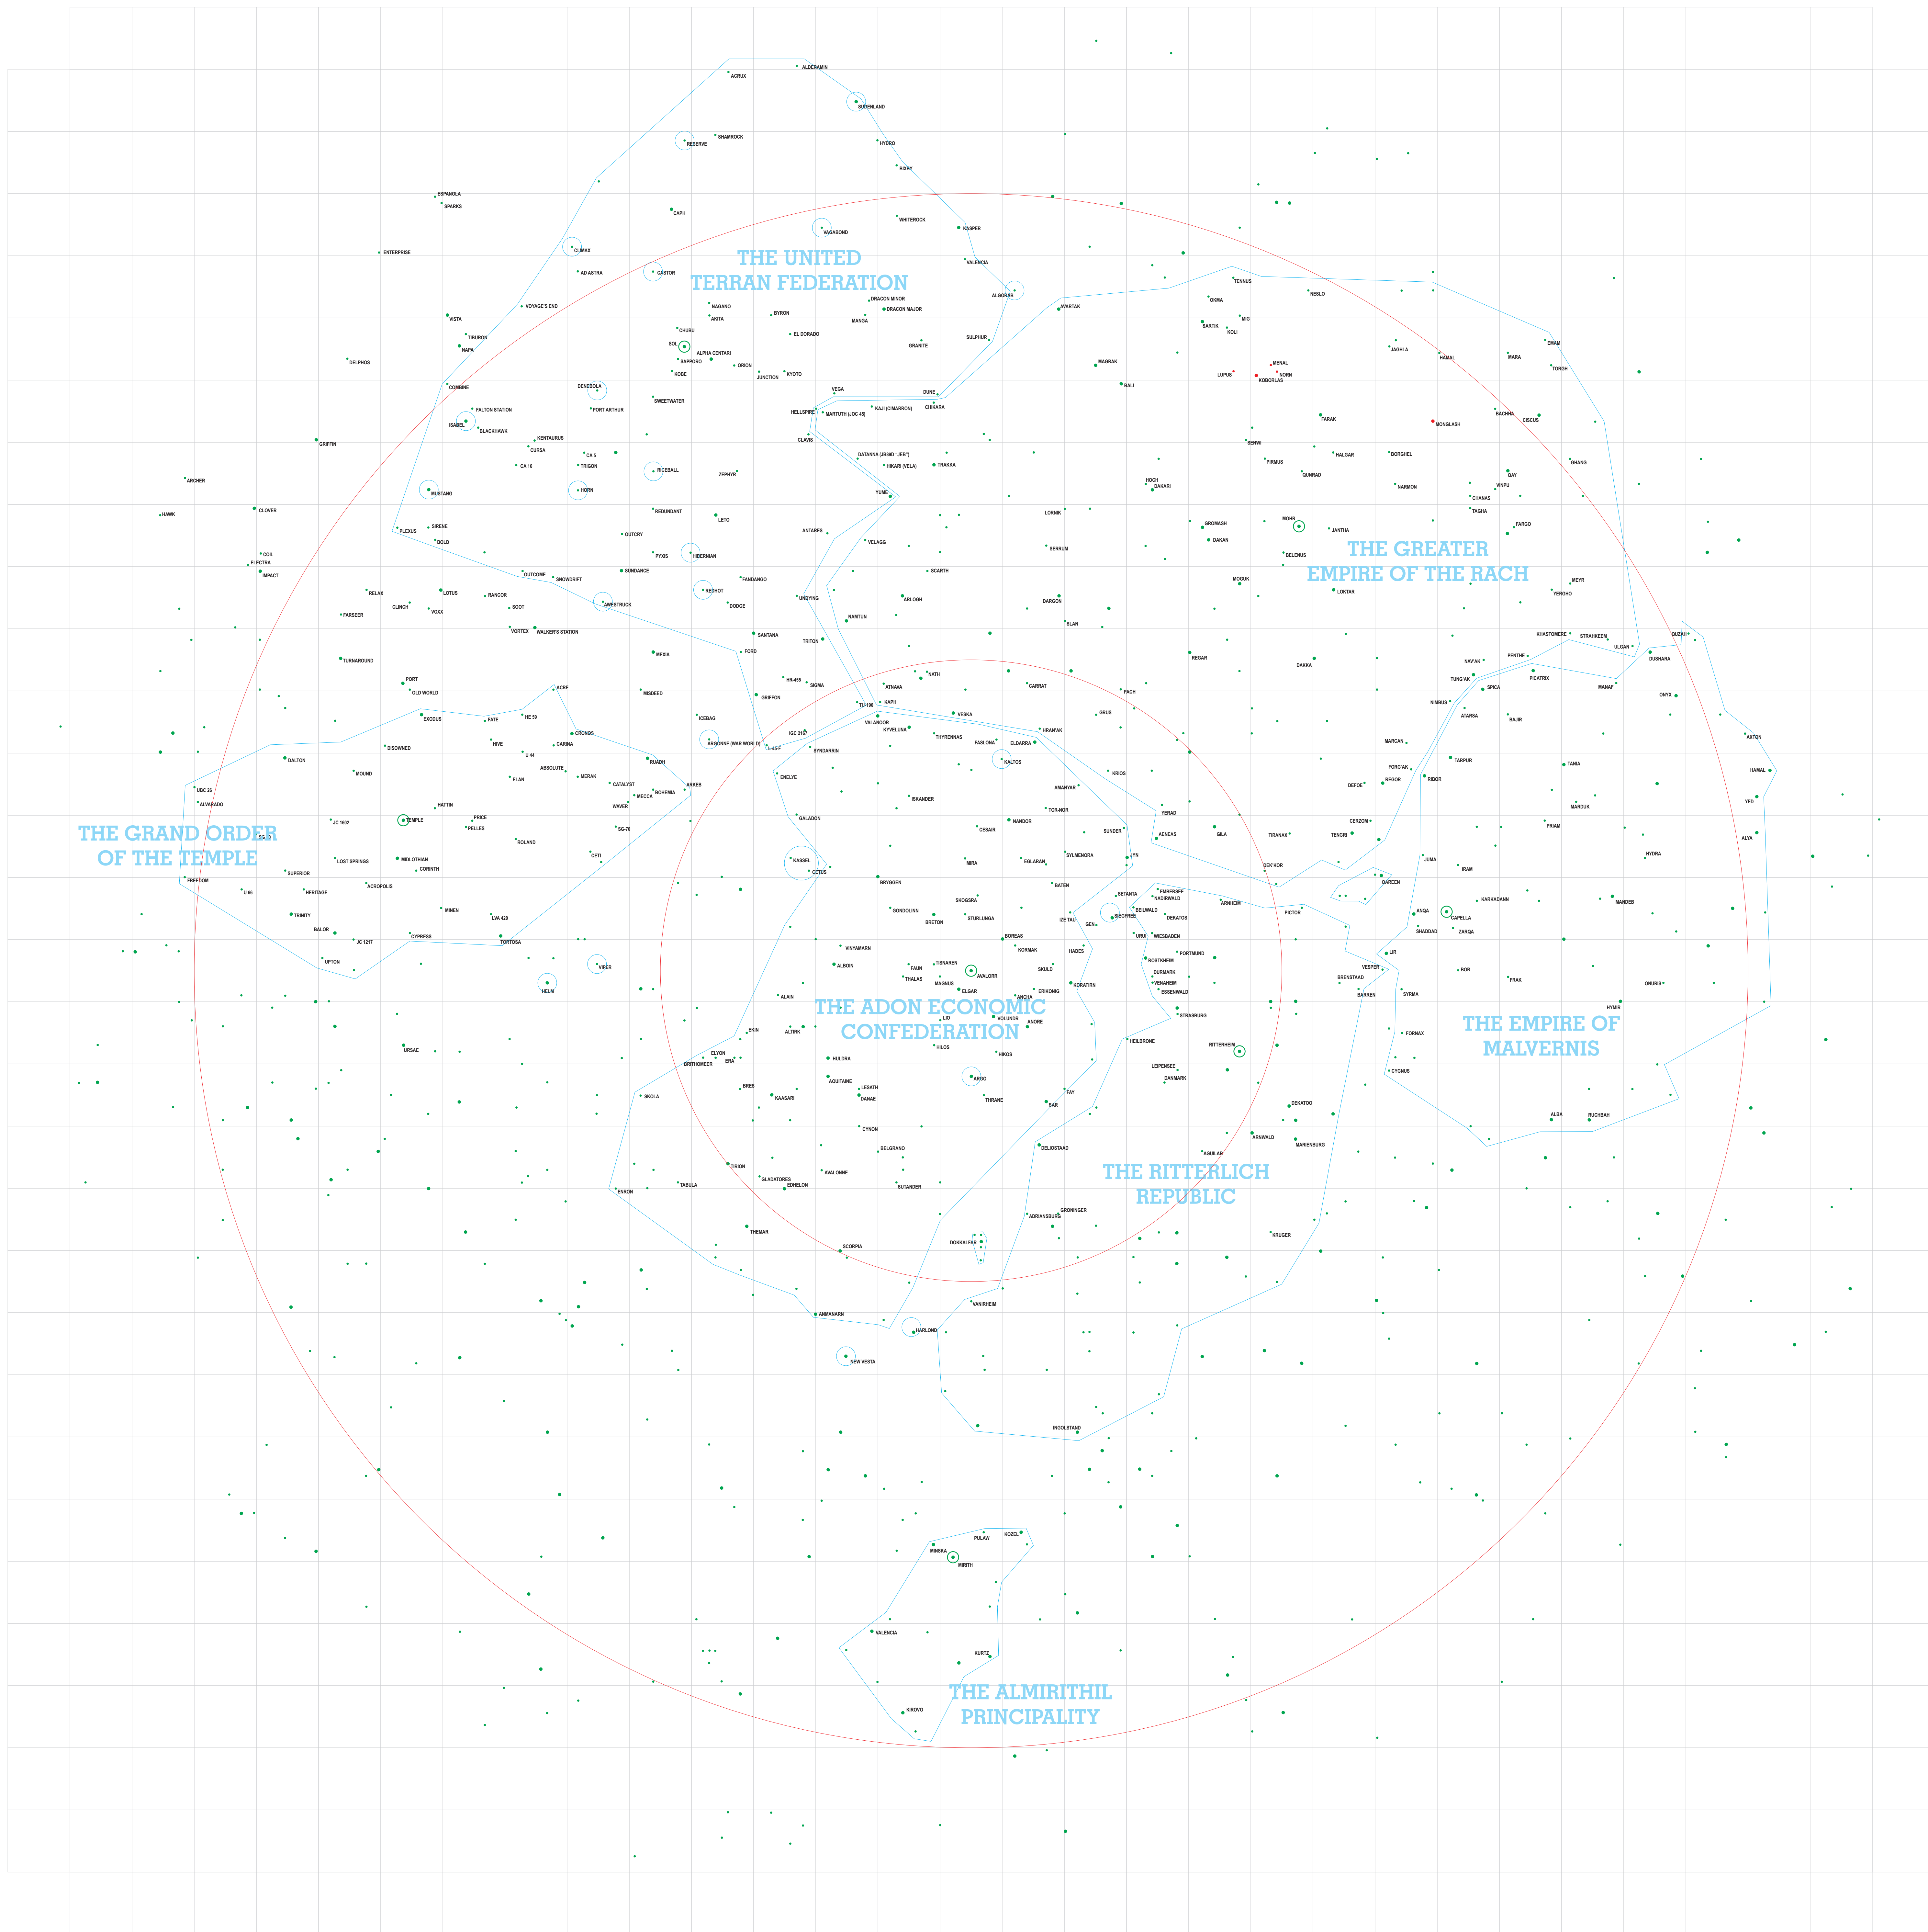

COREWARD

SPINWARD

TRAILING

RIMWARD

(10 LY)