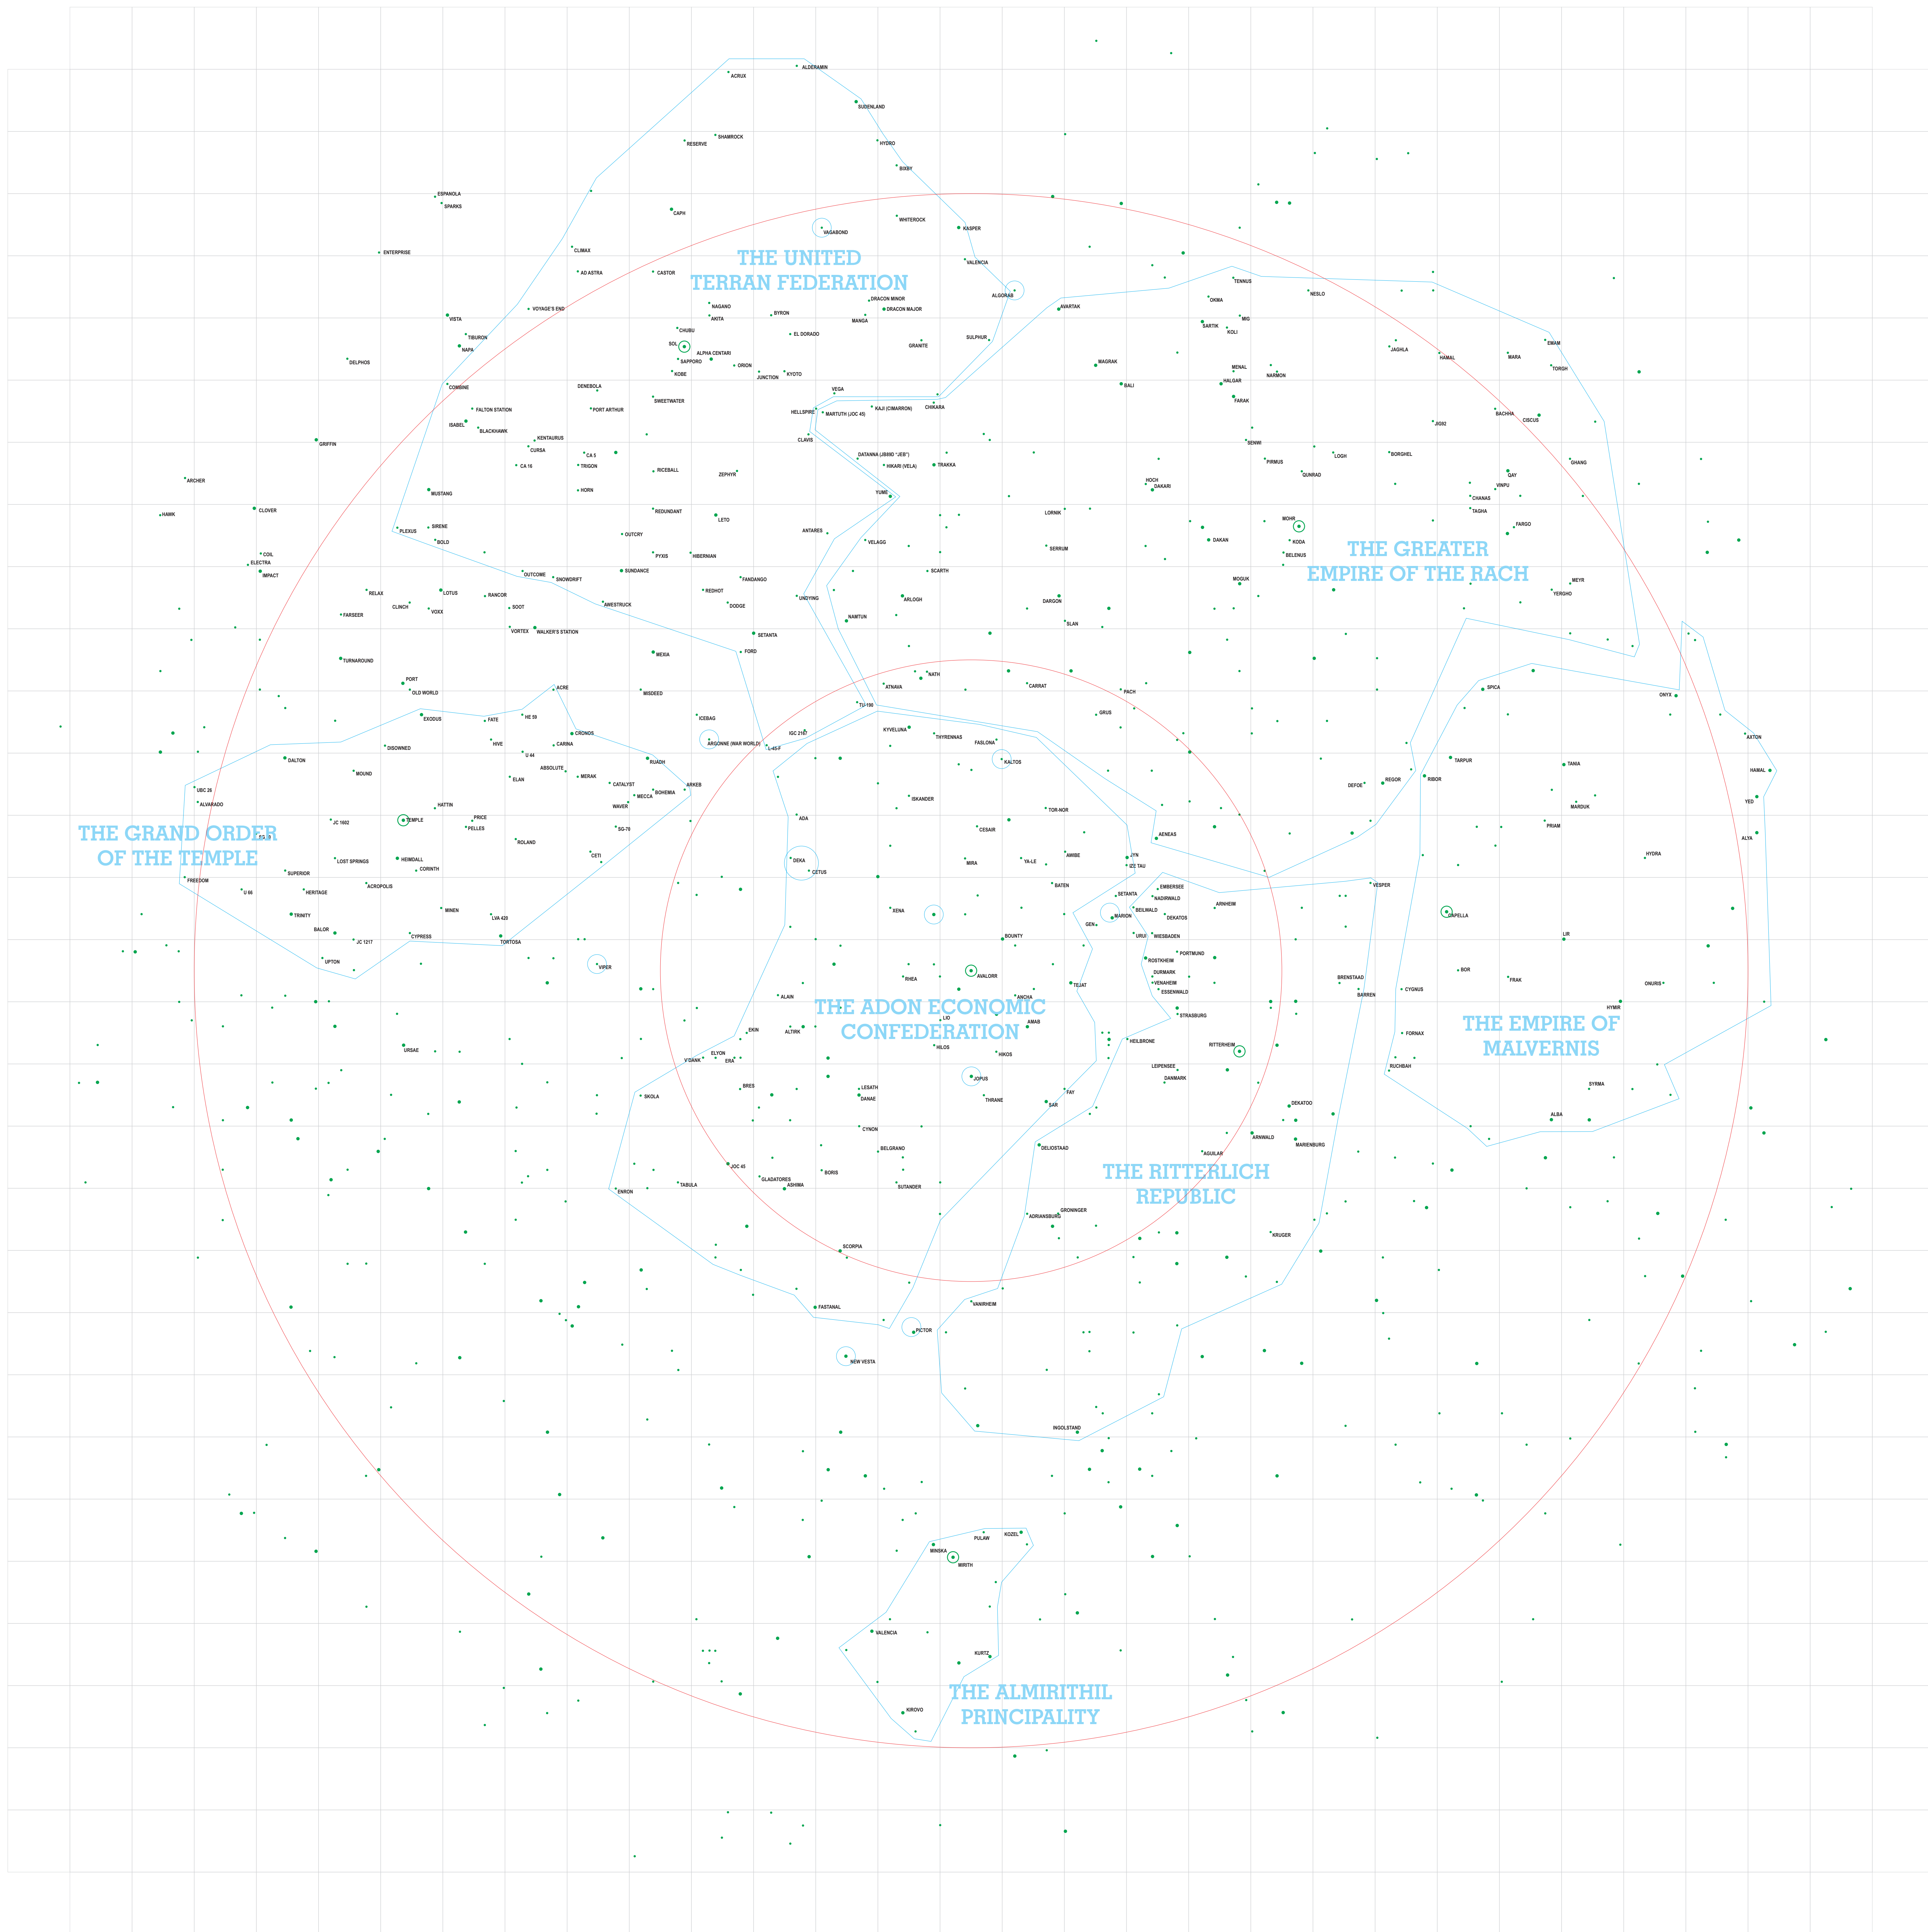

COREWARD

SPINWARD

TRAILING

(10 LY)

RIMWARD